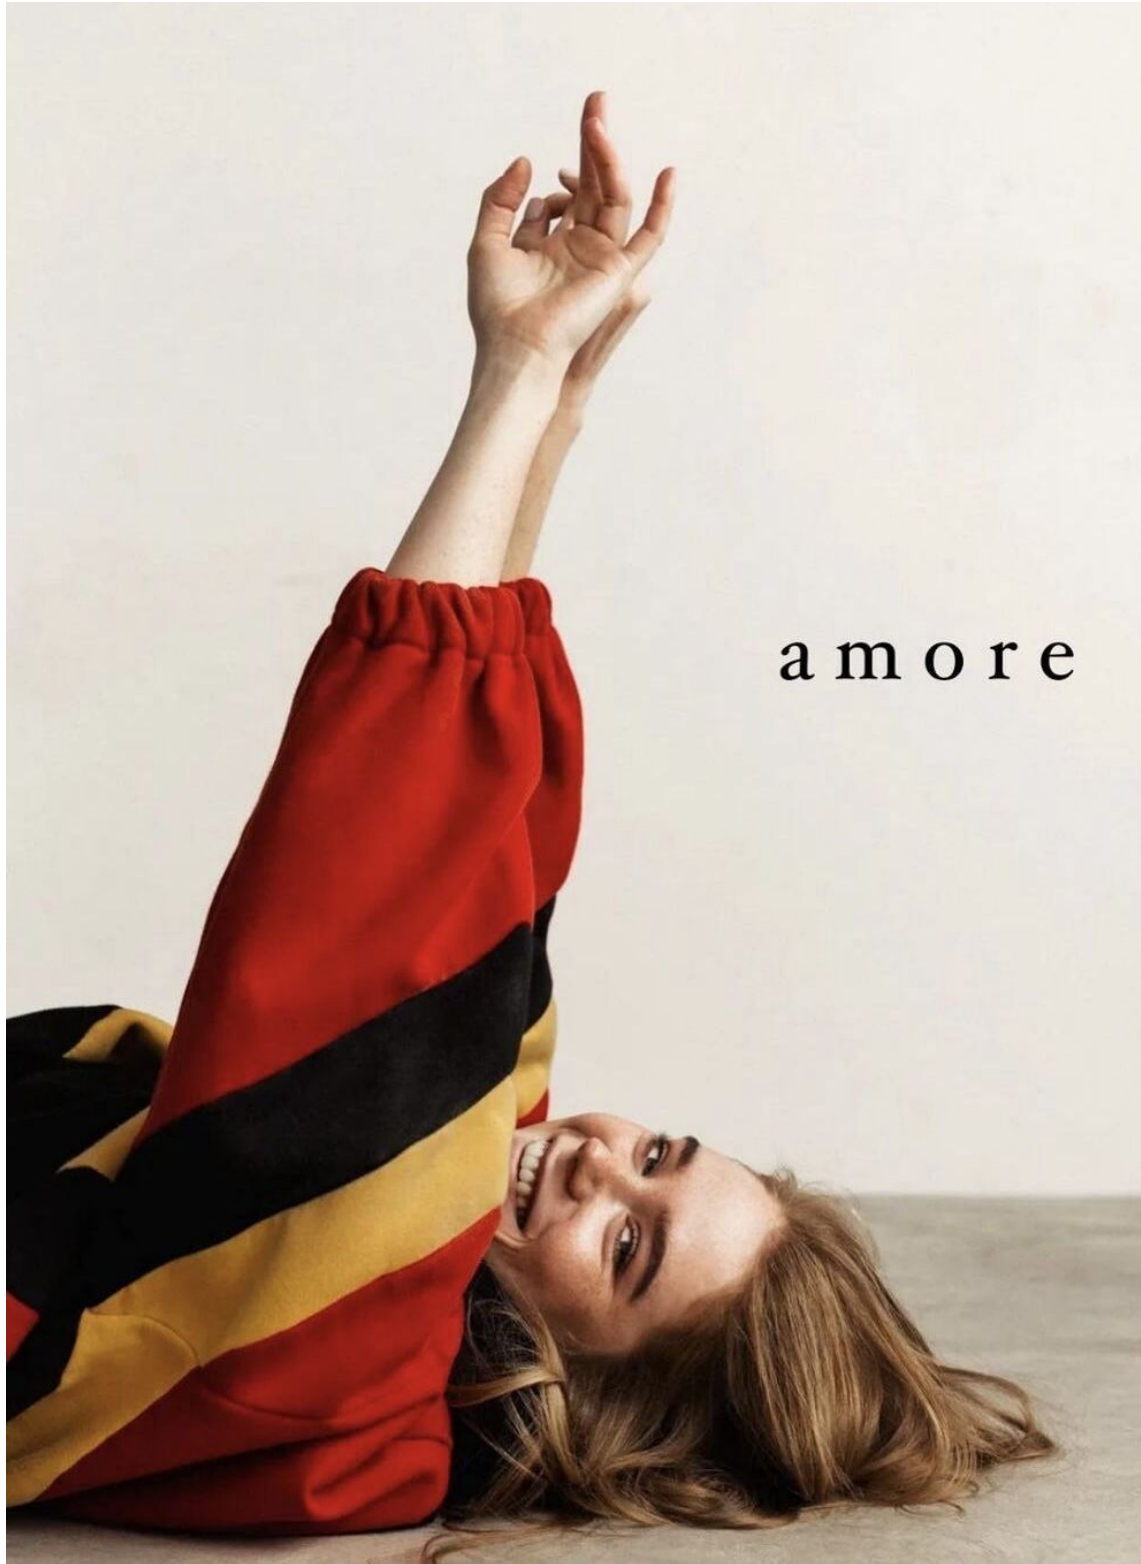

ALEXANDRA PORFIROVA

height 5'9" · bust 31.5" · cup B · waist 23.5" · hips 35.5" · dress 36 EU/6 US/8 UK
shoes size 38 EU/7 US/5 UK · hair red · eyes blue

ALEXANDRA PORFIROVA

height 5'9" · bust 31.5" · cup B · waist 23.5" · hips 35.5" · dress 36 EU/6 US/8 UK
shoes size 38 EU/7 US/5 UK · hair red · eyes blue

MGM
MODELS

MGM
MODELS

ALEXANDRA PORFIROVA

height 5'9" · bust 31.5" · cup B · waist 23.5" · hips 35.5" · dress 36 EU/6 US/8 UK
shoes size 38 EU/7 US/5 UK · hair red · eyes blue

ALEXANDRA PORFIROVA

height 5'9" · bust 31.5" · cup B · waist 23.5" · hips 35.5" · dress 36 EU/6 US/8 UK
shoes size 38 EU/7 US/5 UK · hair red · eyes blue

ALEXANDRA PORFIROVA

height 5'9" · bust 31.5" · cup B · waist 23.5" · hips 35.5" · dress 36 EU/6 US/8 UK
shoes size 38 EU/7 US/5 UK · hair red · eyes blue

 **stradivarius**

MGM
MODELS

ALEXANDRA PORFIROVA

height 5'9" · bust 31.5" · cup B · waist 23.5" · hips 35.5" · dress 36 EU/6 US/8 UK
shoes size 38 EU/7 US/5 UK · hair red · eyes blue